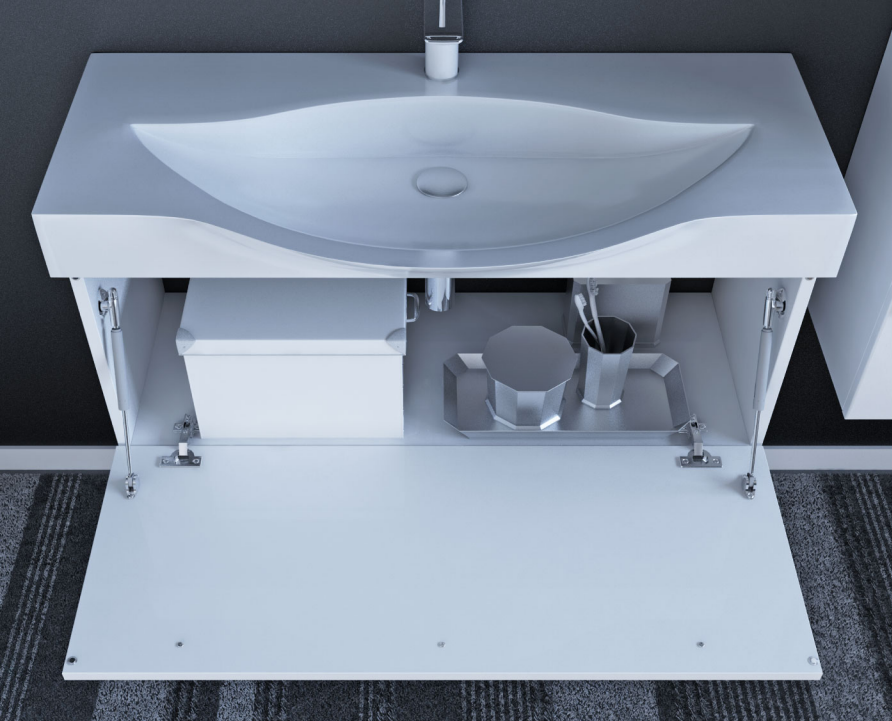

COLOR VARIATIONS OF FRONTS AND FRAMEWORKS

Front: white, matt
Framework: white, matt