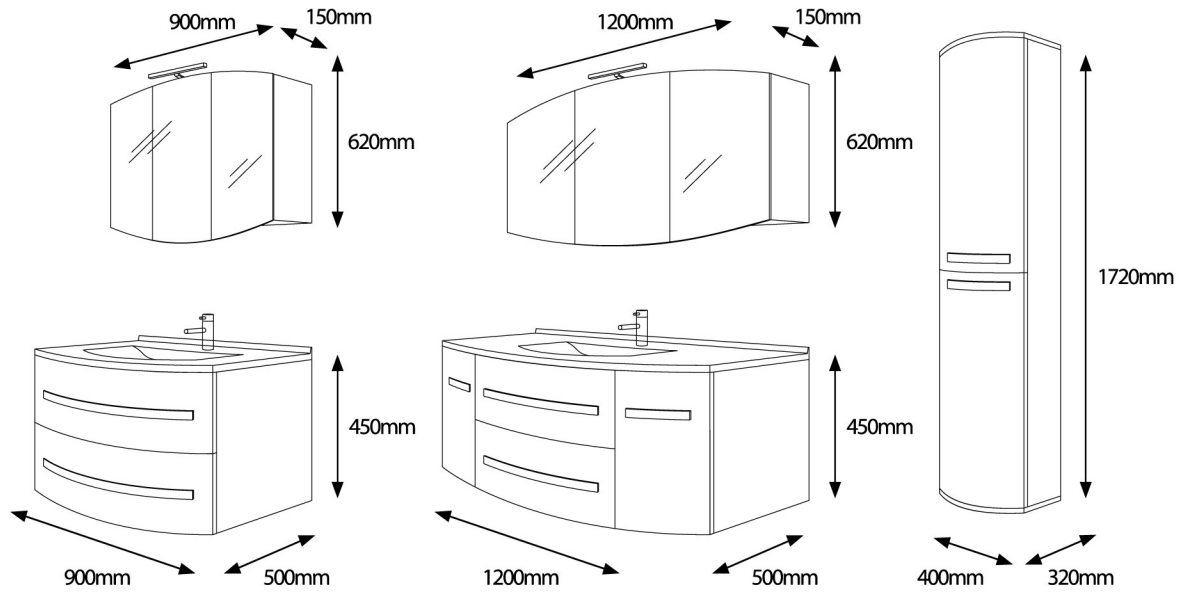

COLOR VARIATIONS OF FRONTS AND FRAMEWORKS

Front: red gloss
Framework: black gloss

Front: black gloss
Framework: black gloss

Front: white gloss
Framework: white gloss