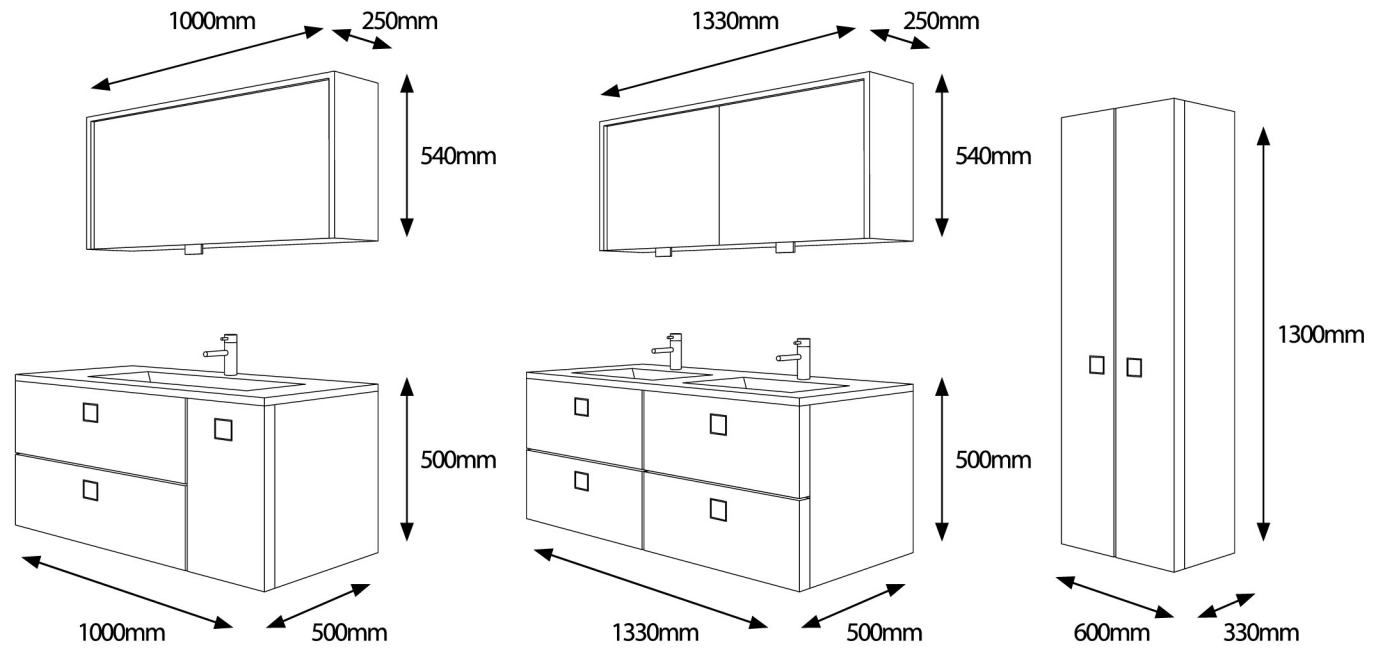

COLOR VARIATIONS OF FRONTS AND FRAMEWORKS

Front: claret gloss
Framework: claret gloss

Front: black gloss
Framework: black gloss

Front: white gloss
Framework: white gloss