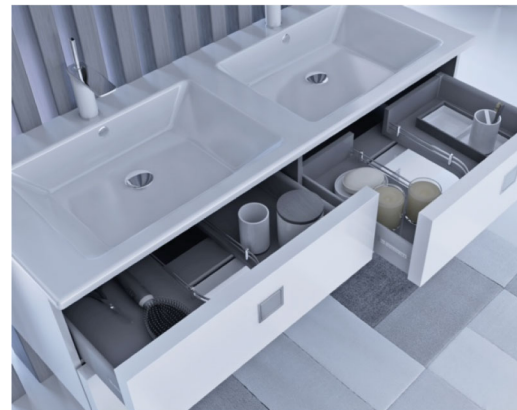

RIMINI 100-130