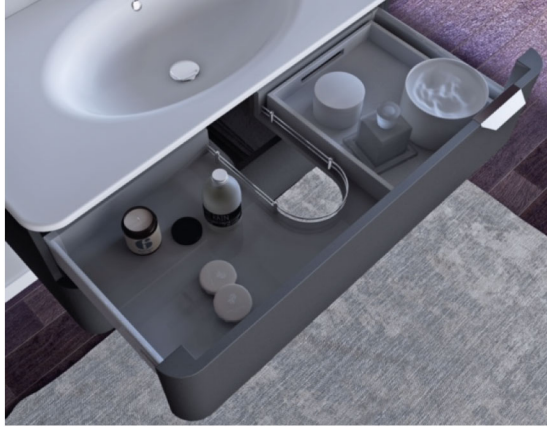

COLOR VARIATIONS OF FRONTS AND FRAMEWORKS