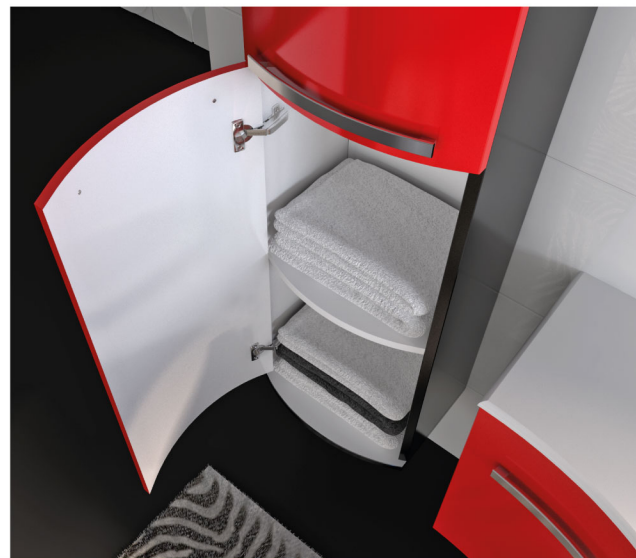

COLOR VARIATIONS OF FRONTS AND FRAMEWORKS

Front: red gloss
Framework: black gloss

Front: black gloss
Framework: black gloss

Front: white gloss
Framework: white gloss