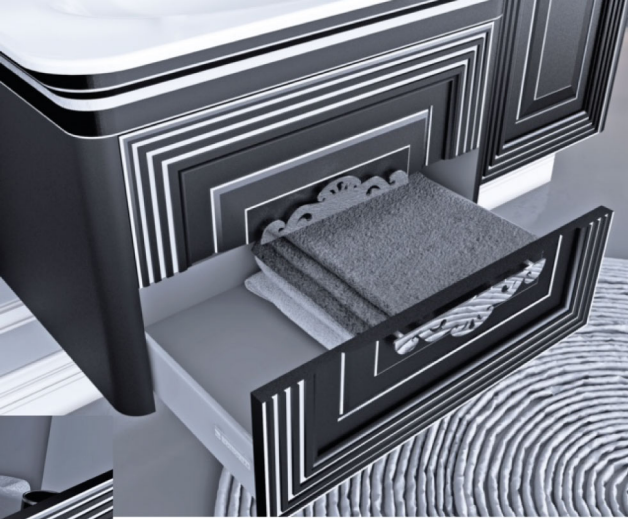

SORIZO 105

COLOR VARIATIONS OF FRONTS AND FRAMEWORKS

Front: white, matt
Framework: white, matt

TREVISO 80-100

The distinctive trait of Treviso series is universality due to its classic design. As everyone knows the classics are always popular. At the same time this series combines visual strictness and restraint colors with lightness of furniture outlines. Design of "Treviso" furniture is enriched with decorative elements which underline its sophistication. Like good wine which gets better with time the atmospheric look of "Treviso" creates harmony and comfort in bathroom.