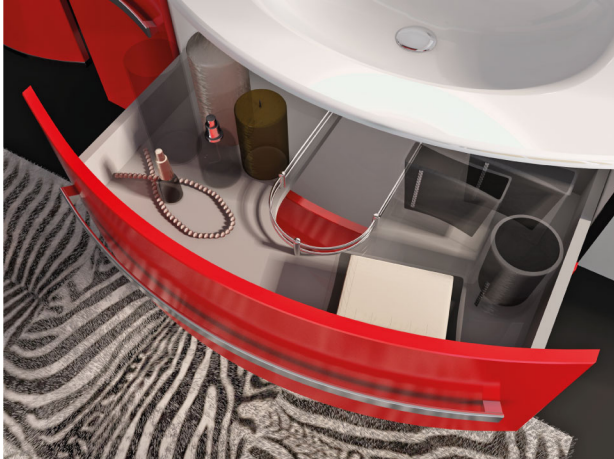

COLOR VARIATIONS OF FRONTS AND FRAMEWORKS

Front: red gloss
Framework: black gloss

Front: black gloss
Framework: black gloss

Front: white gloss
Framework: white gloss