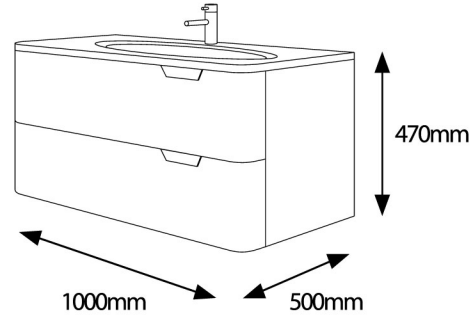

COLOR VARIATIONS OF FRONTS AND FRAMEWORKS