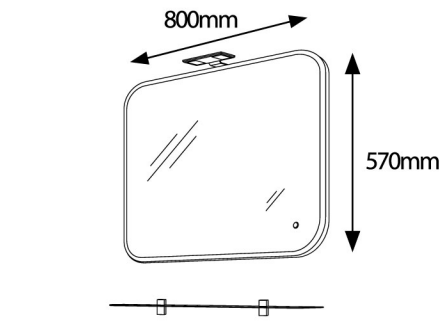

VELLUTO 80-100

COLOR VARIATIONS OF FRONTS AND FRAMEWORKS

Front: grey tactus
Framework: grey tactus

Front: black tactus
Framework: black tactus

Front: white tactus
Framework: white tactus

Rimini is the effulgence rendered by the original designer solution in laconic forms, which is associated with the Italian city at the Adriatic coast. Bathroom has a flavor of genuine rest, obtaining traits of unforgettable place of recreation. Lightness, airiness, carelessness – these are the words characterizing “Rimini” series.