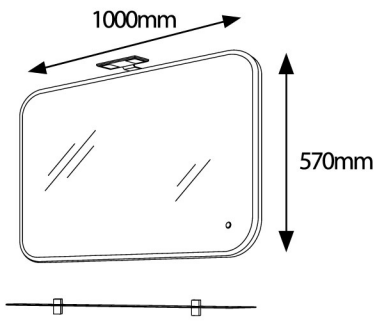

VELLUTO 80-100

COLOR VARIATIONS OF FRONTS AND FRAMEWORKS

Front: grey tactus
Framework: grey tactus

Front: black tactus
Framework: black tactus

Front: white tactus
Framework: white tactus

Rimini is the effulgence rendered by the original designer solution in laconic forms, which is associated with the Italian city at the Adriatic coast. Bathroom has a flavor of genuine rest, obtaining traits of unforgettable place of recreation. Lightness, airiness, carelessness – these are the words characterizing “Rimini” series.