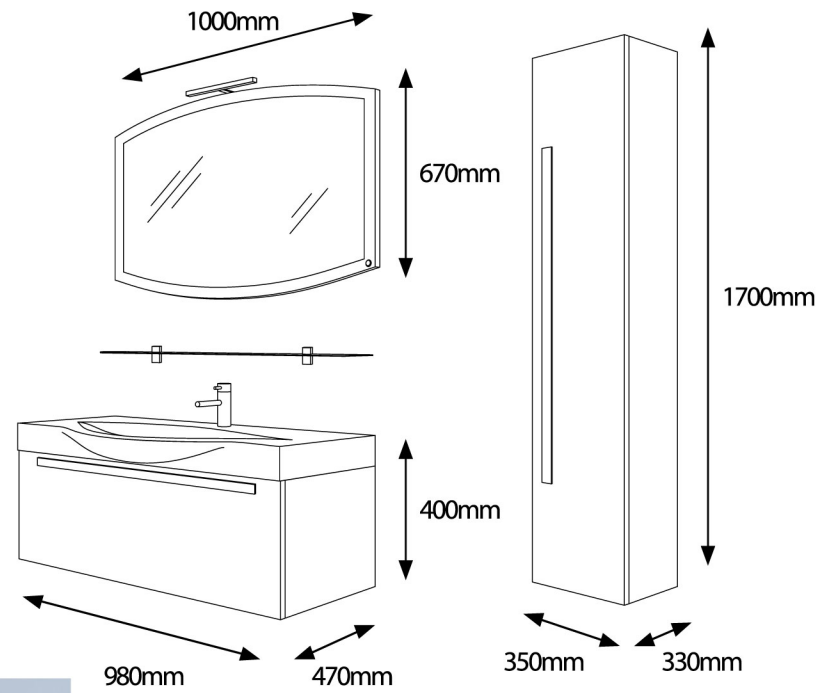

COLOR VARIATIONS OF FRONTS AND FRAMEWORKS

Front: white, matt
Framework: white, matt