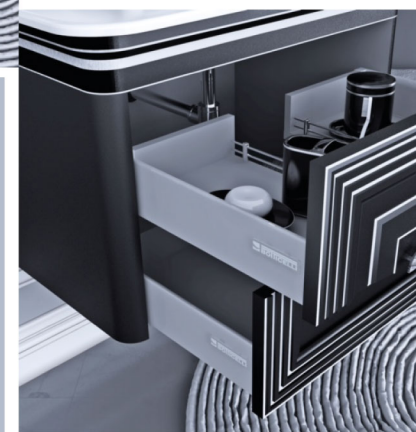

SORIZO 105

COLOR VARIATIONS OF FRONTS AND FRAMEWORKS

Front: white, matt
Framework: white, matt

TREVISO 80-100

The distinctive trait of Treviso series is universality due to its classic design. As everyone knows the classics are always popular. At the same time this series combines visual strictness and restraint colors with lightness of furniture outlines. Design of "Treviso" furniture is enriched with decorative elements which underline its sophistication. Like good wine which gets better with time the atmospheric look of "Treviso" creates harmony and comfort in bathroom.