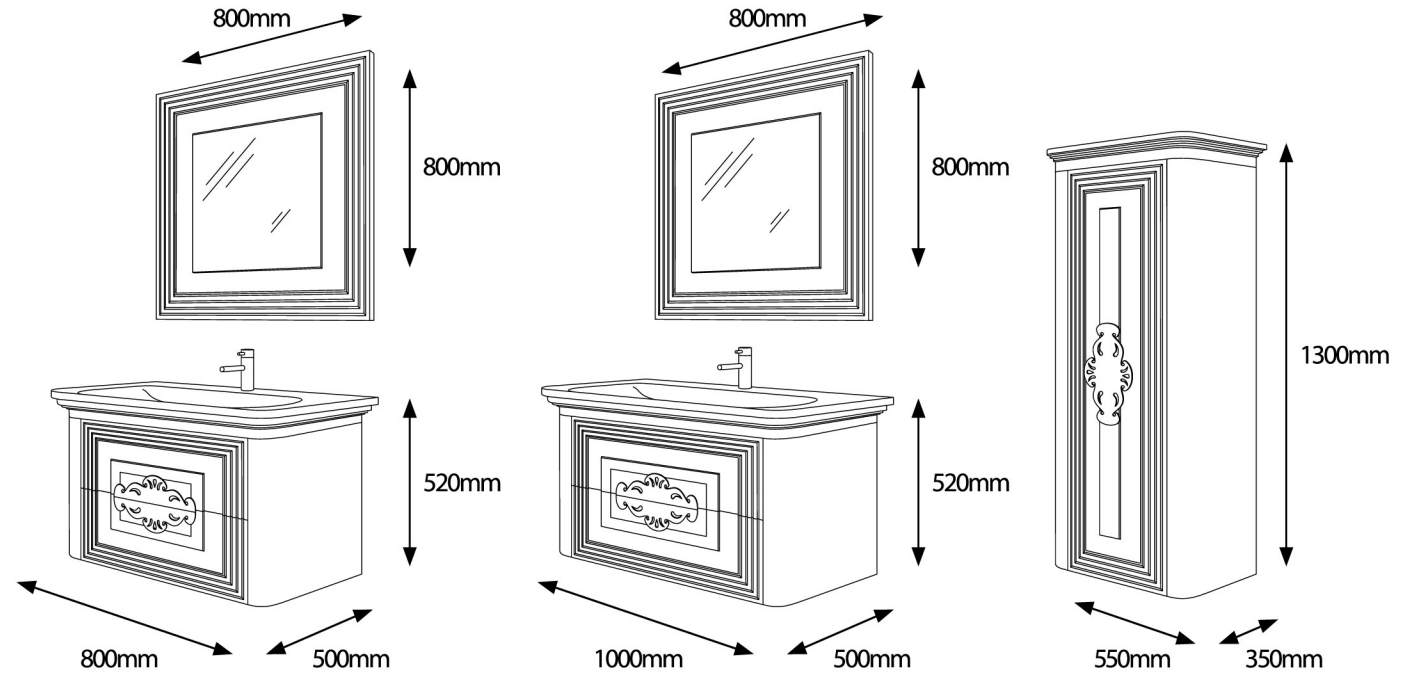

SORIZO 105

COLOR VARIATIONS OF FRONTS AND FRAMEWORKS

Front: white, matt
Framework: white, matt

TREVISO 80-100

The distinctive trait of Treviso series is universality due to its classic design. As everyone knows the classics are always popular. At the same time this series combines visual strictness and restraint colors with lightness of furniture outlines. Design of "Treviso" furniture is enriched with decorative elements which underline its sophistication. Like good wine which gets better with time the atmospheric look of "Treviso" creates harmony and comfort in bathroom.