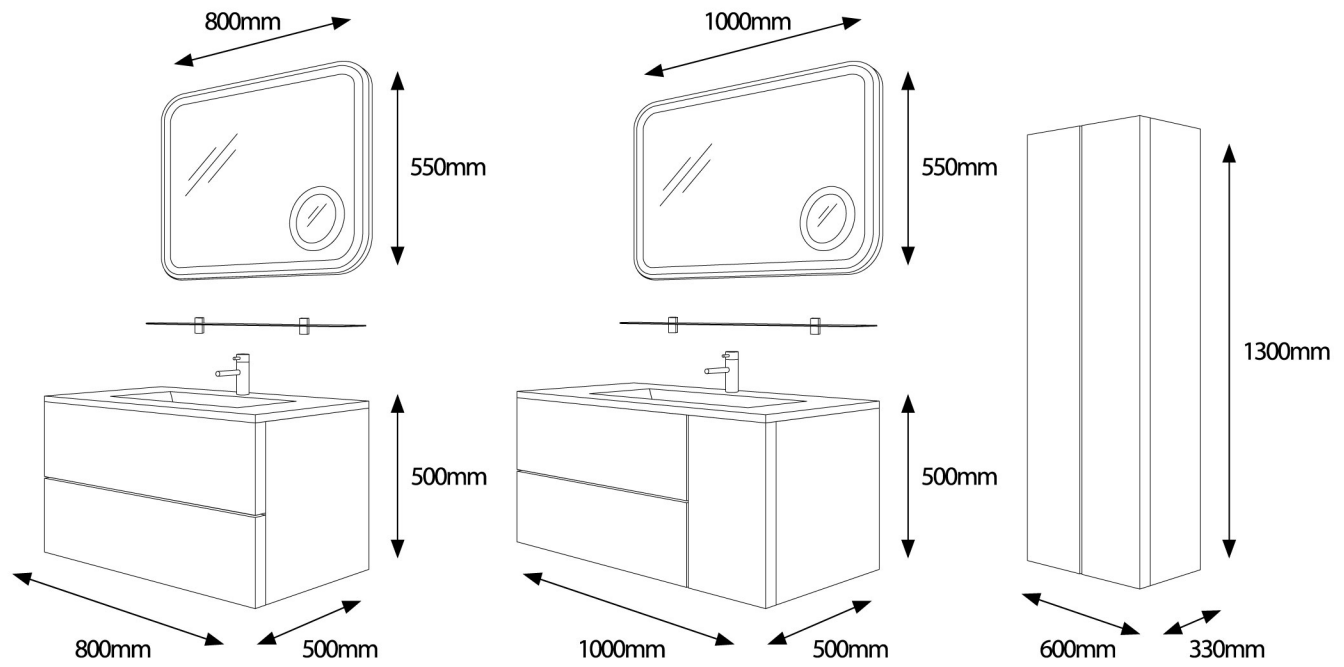

COLOR VARIATIONS OF FRONTS AND FRAMEWORKS

Front:
IPE veneer, matt

Framework:
IPE veneer, matt

Front:
Oak graphite veneer, matt

Framework:
Oak graphite veneer, matt

Front:
Ash bleached veneer, matt

Framework:
Ash bleached veneer, matt